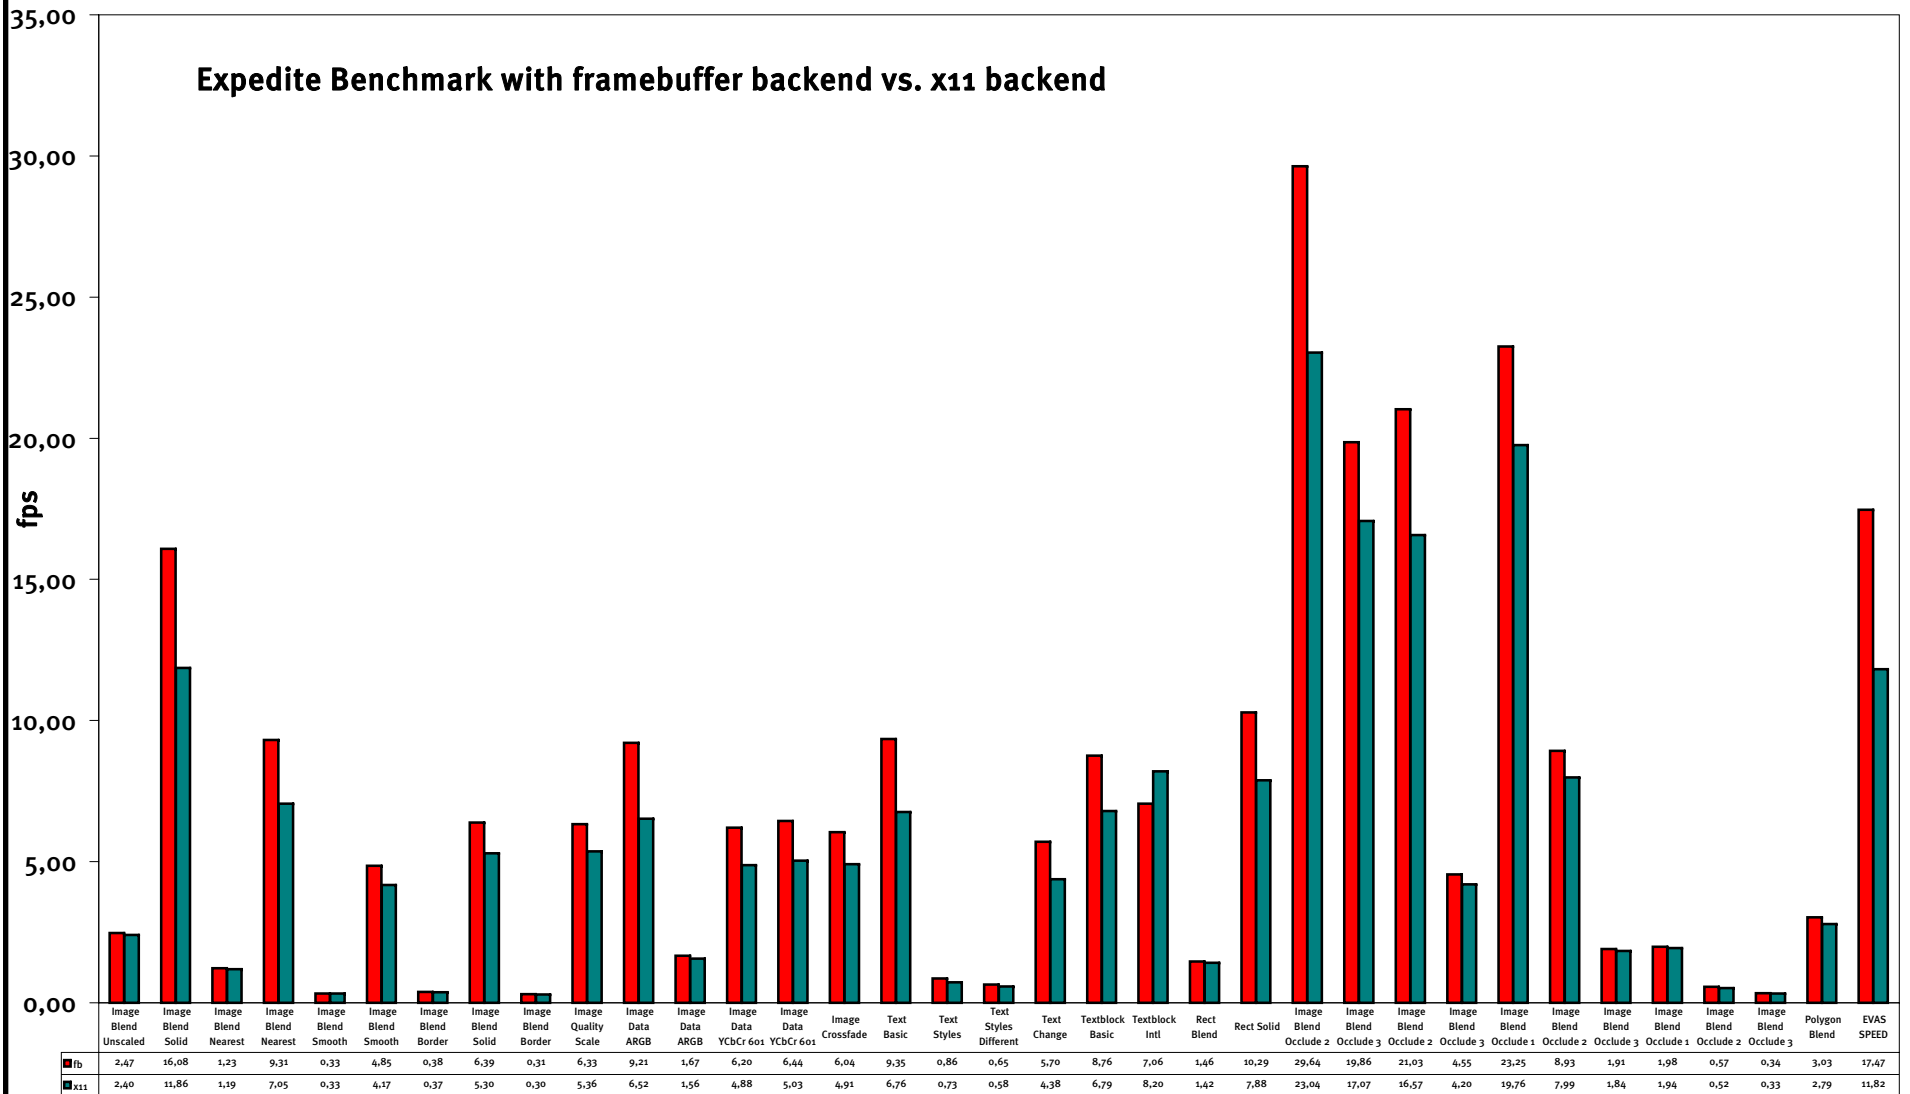

Expedite Benchmark with framebuffer backend vs. x11 backend

fb x11